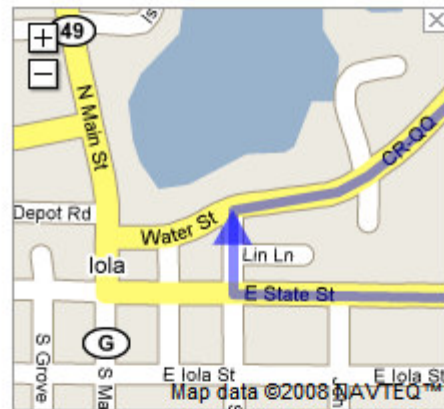

Directions to 213 Spaulding St, Tigerton, WI
54486

56.4 mi – about 1 hour 27 mins

Tigerton High School

Save trees. Go green!
Download Google Maps on your phone at google.com/gmm

 **1336 Elm St**
Almond, WI 54909

← 8. Turn **left** at **CR-QQ**
About 5 mins

go 2.6 mi
total 21.3 mi

→ 9. Turn **right** at **W Fulton St**
About 4 mins

go 1.3 mi
total 22.6 mi

← 10. Turn **left** at **N Harrison St/WI-49**
Continue to follow WI-49
About 19 mins

go 12.4 mi
total 35.0 mi

← 11. Turn **left** at **E State St**

go 0.3 mi
total 35.3 mi

➔ 12. Turn **right** at **N Jackson St**

go 476 ft
total 35.4 mi

➔ 13. Turn **right** at **CR-J/CR-QQ/Water St**
Continue to follow CR-J
About 11 mins

go 7.4 mi
total 42.8 mi

➔ 14. Turn **right** at **CR-C/CR-J**
About 5 mins

go 3.3 mi
total 46.0 mi

← 15. Turn **left** at **CR-J**
About 13 mins

go 10.2 mi
total 56.3 mi

← 16. Turn **left** at **Spaulding St**