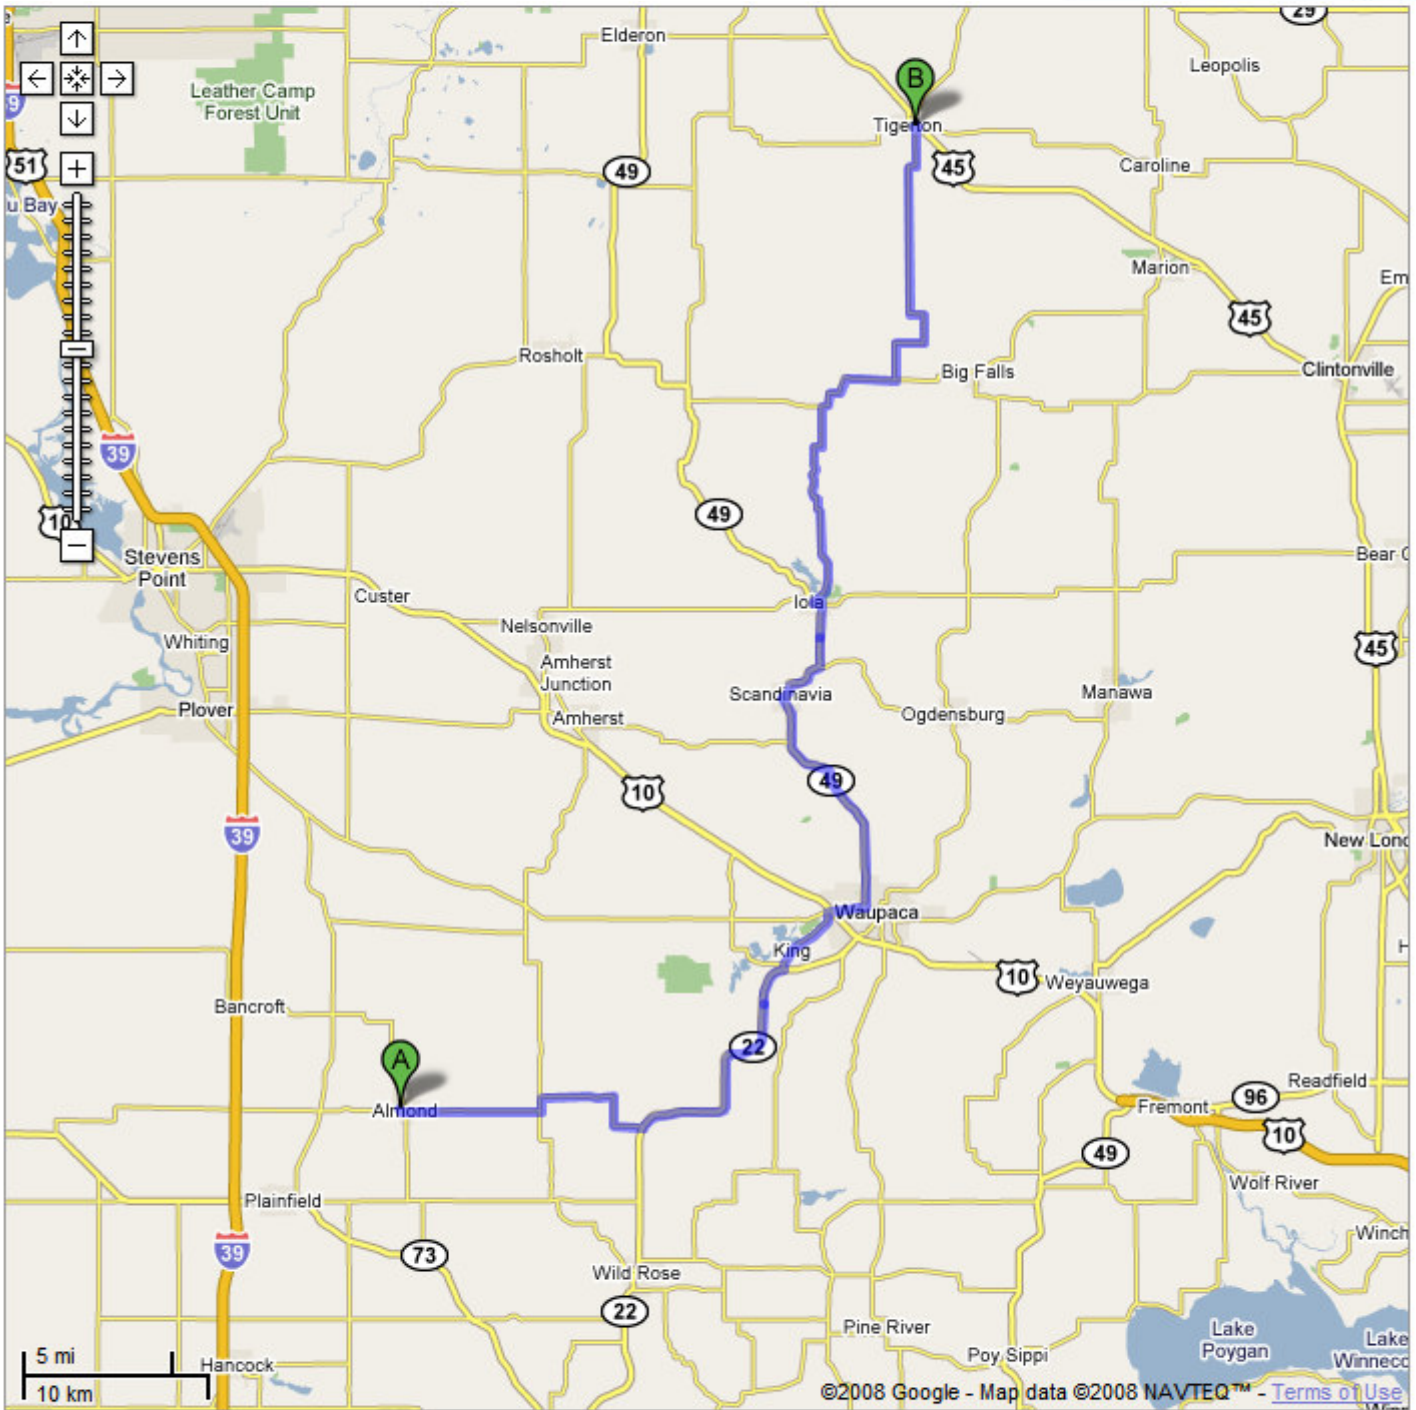

Directions to 213 Spaulding St, Tigerton, WI
54486

56.4 mi – about 1 hour 27 mins

Tigerton High School

Save trees. Go green!
Download Google Maps on your phone at google.com/gmm

 **1336 Elm St**
Almond, WI 54909

1. Head **east** on **Elm St** toward **Church St**

go 75 ft
total 75 ft

 2. Turn **right** at **Church St**

go 0.1 mi
total 0.1 mi

 3. Turn **left** at **CR-D**
About 7 mins

go 4.8 mi
total 4.9 mi

← 4. Turn **left** at **CR-AA/CR-D**
About 1 min

go 0.5 mi
total 5.4 mi

→ 5. Turn **right** at **CR-AA**
About 6 mins

go 4.5 mi
total 9.9 mi

← 6. Turn **left** toward **WI-22**

go 361 ft
total 9.9 mi

← 7. Turn **left** at **WI-22**
About 13 mins

go 8.8 mi
total 18.7 mi

go 12.4 mi
total 35.0 mi

← 11. Turn **left** at **E State St**

go 0.3 mi
total 35.3 mi

➔ 12. Turn **right** at **N Jackson St**

go 476 ft
total 35.4 mi

➔ 13. Turn **right** at **CR-J/CR-QQ/Water St**
Continue to follow CR-J
About 11 mins